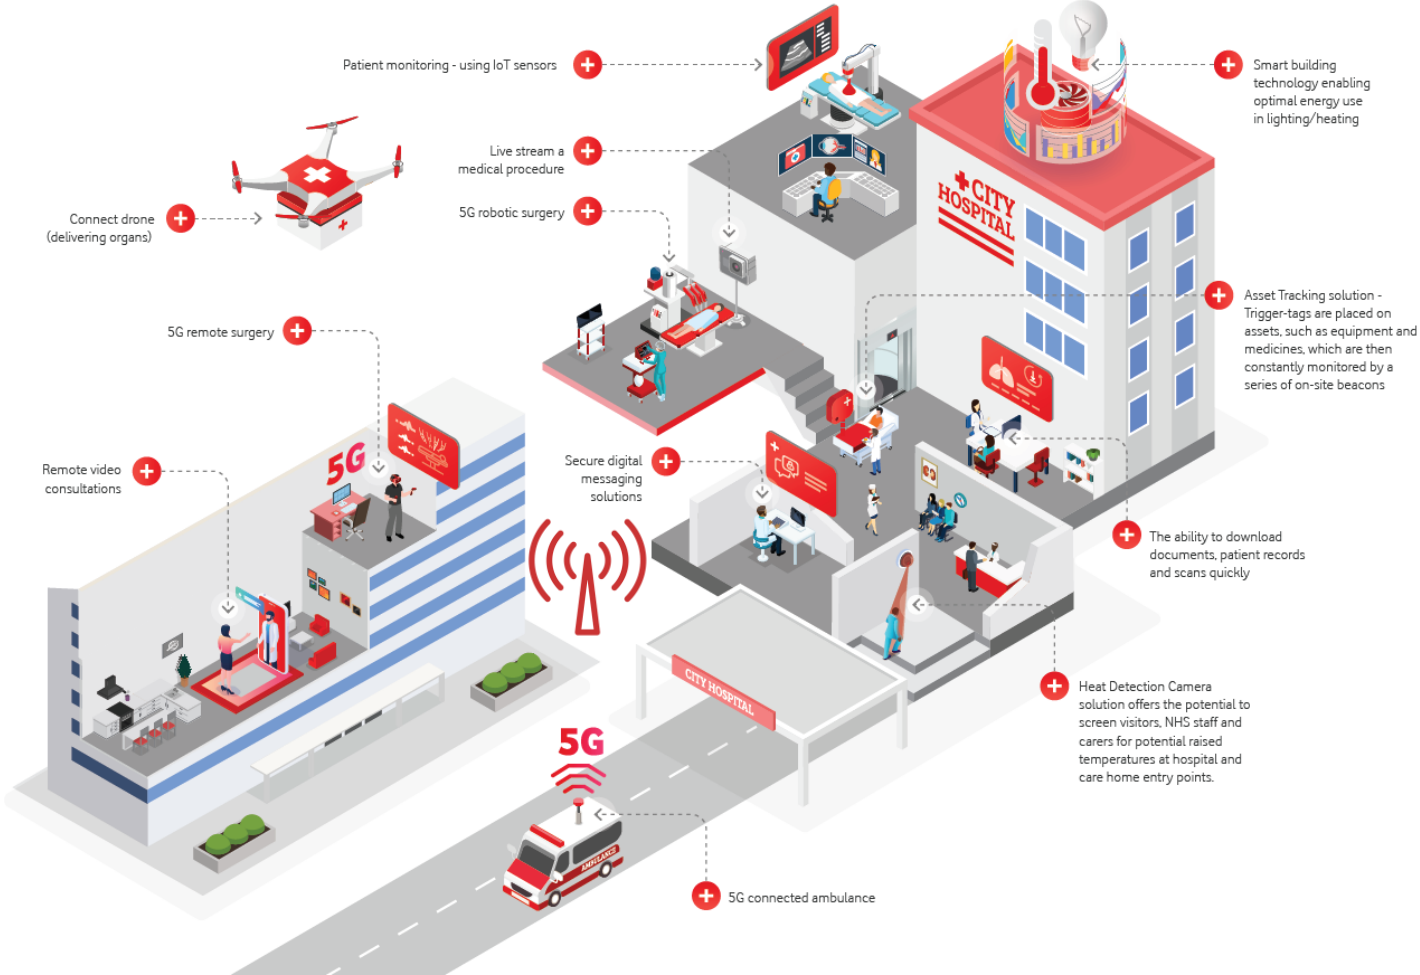

# MPN for Digital Hospital Campus

“TECHNOLOGY IN HEALTH IN  
PANDEMIC AND POST-  
PANDEMIC COVID-19 CONTEXT”

Presented by Pedro Nunes  
IOT Vodafone Business Development

04 May 2021

# Vision: Digital Hospital Campus

# What is a Mobile Private Network (MPN)?

An MPN is a **secure mobile communications network** for a specific company site (e.g. Factory, Port, Campus). It provides dedicated RAN and/or Core mobile network resources (dedicated, hybrid, or slicing) to **enable customer-specific use cases**. The customer is able to control and authorize which devices connect to the relevant network infrastructure, which means it is **useable exclusively** by these devices.