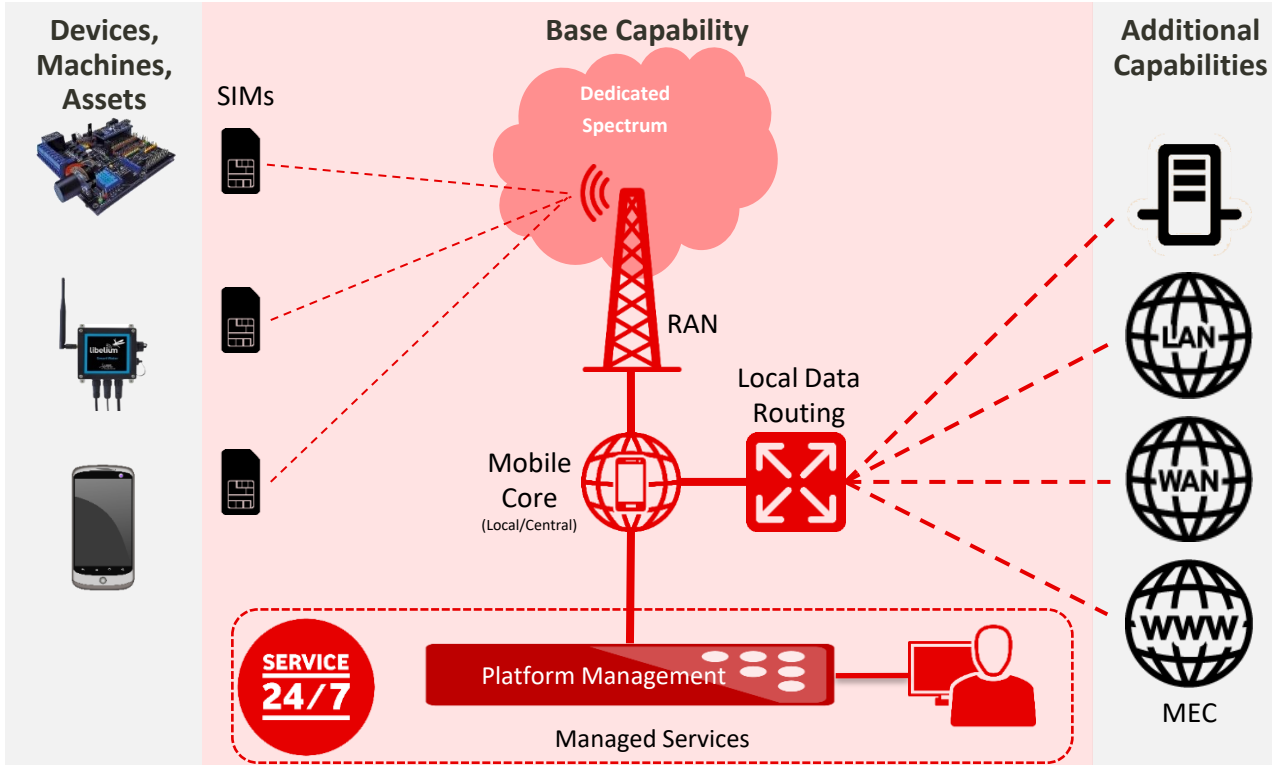

# MPN for Digital Hospital Campus

“TECHNOLOGY IN HEALTH IN  
PANDEMIC AND POST-  
PANDEMIC COVID-19 CONTEXT”

Presented by Pedro Nunes  
IOT Vodafone Business Development

04 May 2021

# Vision: Digital Hospital Campus

# What is a Mobile Private Network (MPN)?

An MPN is a **secure mobile communications network** for a specific company site (e.g. Factory, Port, Campus). It provides dedicated RAN and/or Core mobile network resources (dedicated, hybrid, or slicing) to **enable customer-specific use cases**. The customer is able to control and authorize which devices connect to the relevant network infrastructure, which means it is **useable exclusively** by these devices.